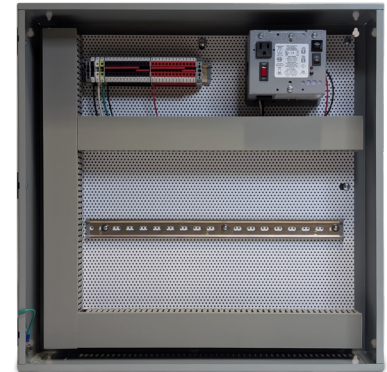

The SBE-PREFAB series gives you a head start on your control system integration – delivering a pre-configured, high-quality solution that saves time, reduces labor, and ensures a clean, consistent installation every time.

Ready to Work, Right Out of the Box

Each SBE-PREFAB panel is designed and built with the control technician in mind. Standard features include:

- **NEMA 1 / IP20 enclosure**
  Indoor use.
- **Door locks are standard**
  Control access to your devices.
- **Factory-Wired 120 to 24Vac Transformers**
  Power all your controllers and end devices reliably.
- **Convenience Receptacle**
  Built-in power outlet for your laptop, making commissioning and troubleshooting easier.
- **DIN-Rail**
  Universal mounting for controllers and components - no custom fabrication required.
- **Integrated Cable Management**
  Clean internal layout improves serviceability, and visual clarity.
- **High-Density Power Rails**
  Terminate all your controllers and end devices quickly with organized, labeled rails.

Built with Trusted Brands

We use top-tier, industry-standard components from names you already trust. This ensures not only long-term reliability but a quality product and installation.

Time is Money – We Help Save You Both

Whether you're facing labor constraints, tight schedules, or demand a uniformed final product, the SBE-PREFAB line delivers.

The Result: A Professional-Grade Installation in Less Time

SBE-PREFAB-242406-1-100
Product shown without included door