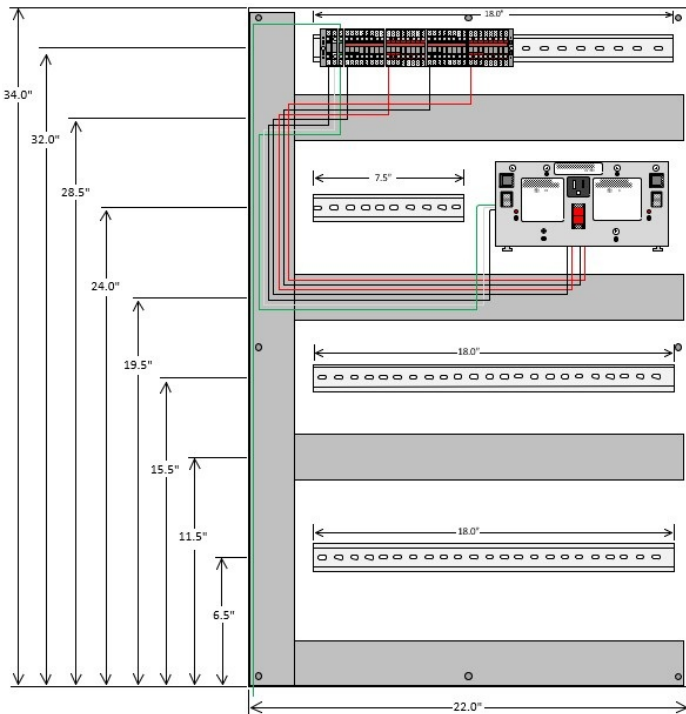

SBE-PREFAB-362406-2-100
Product shown without included door

Part #	Encloser Size In Inches	Back Plate Size In Inches	Number of Transformers	Total VA	Weight
SBE-PREFAB-201606-1-100	20x16x6	18x14	1	100	27
SBE-PREFAB-242406-1-100	24x24x6	22x22	1	100	47
SBE-PREFAB-362406-2-100	36x24x6	34x22	2	200	70
SBE-PREFAB-362406-3-100	36x24x6	34x23	3	300	72

DIMENSIONS

SBE-PREFAB-201606-1-100

SBE-PREFAB-242406-1-100

SBE-PREFAB-362406-2-100

SBE-PREFAB-362406-3-100