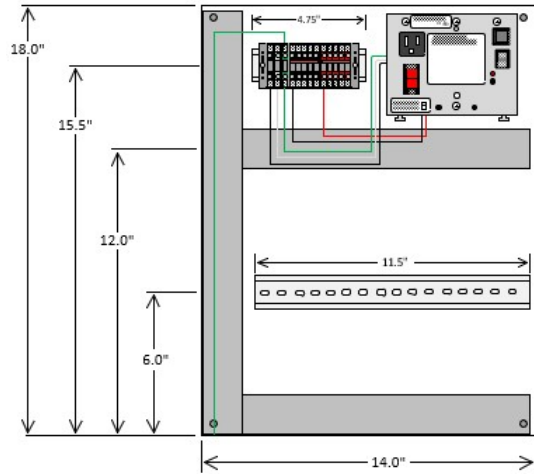

DIMENSIONS

SBE-PREFAB-201606-1-100