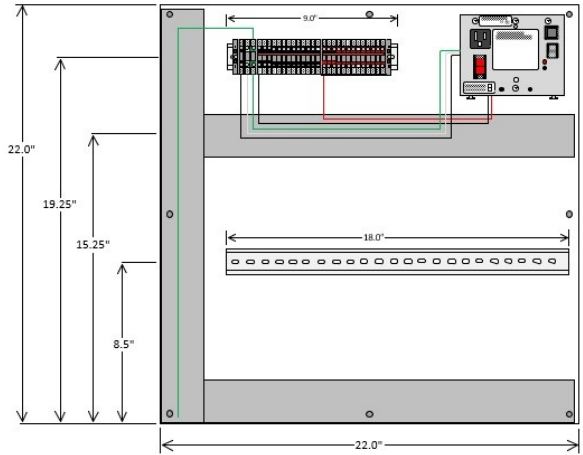

SBE-PREFAB-242406-1-100